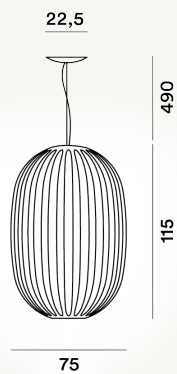

PLASS GRANDE SUSPENSION PTL

DIMENSIONE

115 x 75 x 75

COLORE

Grey

CERTIFICAZIONI

PESO

Net kg 23

MATERIALE

Rotational moulded polycarbonate and aluminium

CAVO

Transparent

SORGENTE LUMINOSA

Bulb not included E27 PAR + G9 100W+6x60W Max ON-OFF